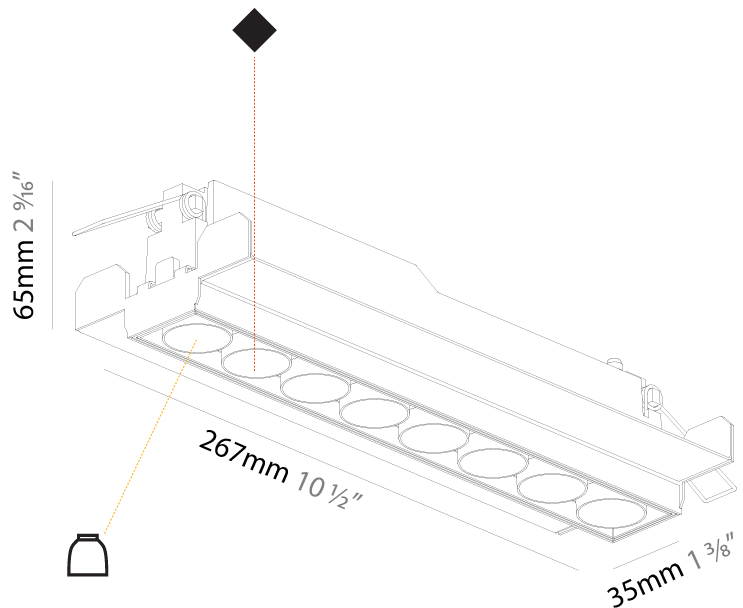

ELECTRICAL

Lamp Type: LED (Zhaga Standard)
Input Wattage (W): 27
Total Output Wattage (W): 25.9
Dimming: Tri-Mode (Non-Dimming and Phase Dimming (120Vac only) and 0-10V Dimming)
Driver Included: No
Driver Location: Remote
Driver Type: Constant Current - Universal
Driver Class: Class 2
Input Voltage (V): 120 - 277
Constant Current (MA): 1050

LED

Number of LEDs: 8
Color Temperature (°K): 2700 / 3000 / 3500 / 4000
Max. Delivered Lumen (lm): MAX. 1561 / 1685 / 1721 / 1756
Nominal Lumen (lm): MAX. 1760 / 1900 / 1940 / 1980
CRI: >90 CRI
Lamp Life (hrs): 50000
Upon Request: Special Color Temperature

OPTICAL

Reflector: 8 / 14 / 34
Upon Request: Special Beam Angles

RATINGS AND CERTIFICATIONS

Zaneen Group Inc. © 2026, 1500-388-3382, F 416-247-9319, www.zaneen.com

Certified by: CSA Certified, EUL and CE Standards

For assistance on 'custom' specifications, contact zteam@zaneen.com.

In an effort to supply the best product, we reserve the right to change specifications or materials without notice. The most recent specification sheets are found at zaneen.com

PROJECT

TYPE

SPECIFIER

QUANTITY

DATE