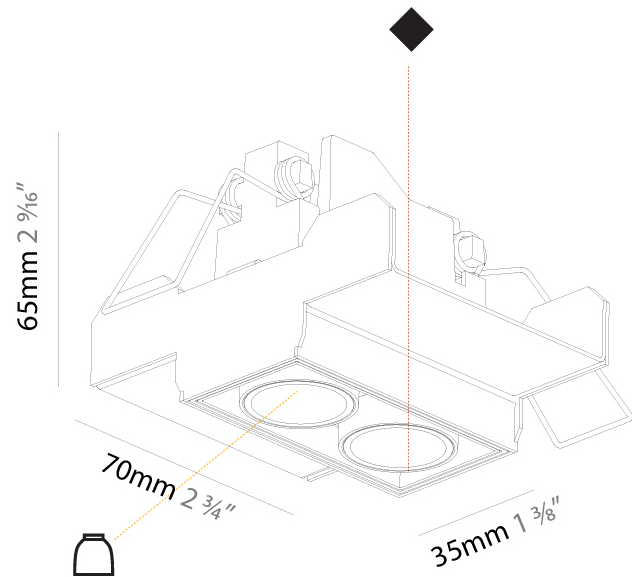

#### PHYSICAL

Aperture Sizes - Downlights: 1"  
 Shape: Rectangle  
 Length (mm): 267  
 Length (in): 10 1/2"  
 Width (mm): 35  
 Width (in): 1 3/8"  
 Height (mm): 65  
 Height (in): 2 9/16"  
 Ceiling Thickness (mm): 12.5  
 Ceiling Thickness (in): 1/2"  
 Min. Recessing Depth (mm): 100  
 Min. Recessing Depth (in): 3 15/16"  
 Weight (kg): 0.737  
 Weight (lbs): 1.61  
 Fixture Finish: SSR / BKV / CWI / CRY / HAB / UFT / ITA / RUA / FTG / MYG / LOD / PUS / FRO / FUP / KIA / POP / BLS / SPG / MEY / GOH / CHC / COM / ABZ / JAG / OBR / MOS / ROR  
 Holder Finish: WHI / BLK  
 Fixture Material: Aluminum Die Cast  
 Cut-out Measurements: 273mm / 10 3/4" x 42mm / 1 5/8"  
 Upon Request: Unique Ceiling Thickness

#### PHYSICAL

Aperture Sizes - Downlights: 1"  
 Shape: Rectangle  
 Length (mm): 70  
 Length (in): 2 <sup>3</sup>/<sub>4</sub>  
 Width (mm): 35  
 Width (in): 1 <sup>3</sup>/<sub>8</sub>  
 Height (mm): 65  
 Height (in): 2 <sup>9</sup>/<sub>16</sub>  
 Ceiling Thickness (mm): 12.5  
 Ceiling Thickness (in): 1/2  
 Min. Recessing Depth (mm): 100  
 Min. Recessing Depth (in): 3 <sup>15</sup>/<sub>16</sub>  
 Weight (kg): 0.246  
 Weight (lbs): 0.54  
 Fixture Finish: SSR / BKV / CWI / CRY / HAB / UFT / ITA / RUA / FTG / MYG / LOD / PUS / FRO / FUP / KIA / POP / BLS / SPG / MEY / GOH / CHC / COM / ABZ / JAG / OBR / MOS / ROR  
 Holder Finish: WHI / BLK  
 Fixture Material: Aluminum Die Cast  
 Cut-out Measurements: 82mm / 3 1/4" x 42mm / 1 5/8"  
 Upon Request: Unique Ceiling Thickness

#### OPTICAL

Reflector: 8 / 18 / 34  
 Upon Request: Special Beam Angles

120mm  
4 3/4"

12 1/2 mm  
1/2"

82mm x 42mm  
3 1/4" x 1 5/8"