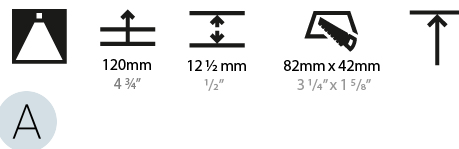

GENERAL

Series: Magiq
Subseries: Magiq 2 Cell
Partner: Prolicht
Division: Architectural
Installation: Trimless
Product Type: Downlight
Mounting Location: Ceiling
Light Distribution: Downlight

PHYSICAL

Aperture Sizes - Downlights: 1"
Shape: Rectangle
Length (mm): 70
Length (in): 2 ¾"
Width (mm): 35
Width (in): 1 ⅜"
Height (mm): 65
Height (in): 2 ⅞"
Ceiling Thickness (mm): 12.5
Ceiling Thickness (in): 1/2
Min. Recessing Depth (mm): 100
Min. Recessing Depth (in): 3 ⅙"
Weight (kg): 0.241
Weight (lbs): 0.53
Fixture Finish: [BLK / WHI](#)
Fixture Material: Aluminum Die Cast
Cut-out Measurements: 82mm / 3 1/4" x 42mm / 1 5/8"
Upon Request: Unique Ceiling Thickness

ELECTRICAL

Lamp Type: LED (Zhaga Standard)
Input Wattage (W): 9
Total Output Wattage (W): 8.2
Dimming: Tri-Mode (Non-Dimming and Phase Dimming (120Vac only) and 0-10V Dimming)
Driver Included: No
Driver Location: Remote
Driver Type: Constant Current - Universal
Driver Class: Class 2
Input Voltage (V): 120 - 277
Constant Current (MA): 1050

LED

Number of LEDs: 2
Color Temperature (°K): [2700 / 3000 / 3500 / 4000](#)
Max. Delivered Lumen (lm): 314 / 342 / 350 / 357
Nominal Lumen (lm): 440 / 480 / 490 / 500
CRI: >90 CRI
Lamp Life (hrs): 50000
Upon Request: Special Color Temperature

OPTICAL

Reflector: [8 / 18 / 34](#)
Upon Request: Special Beam Angles

RATINGS AND CERTIFICATIONS

Certified By: CSA Certified to UL and CSA Standards
IP rating: IP20