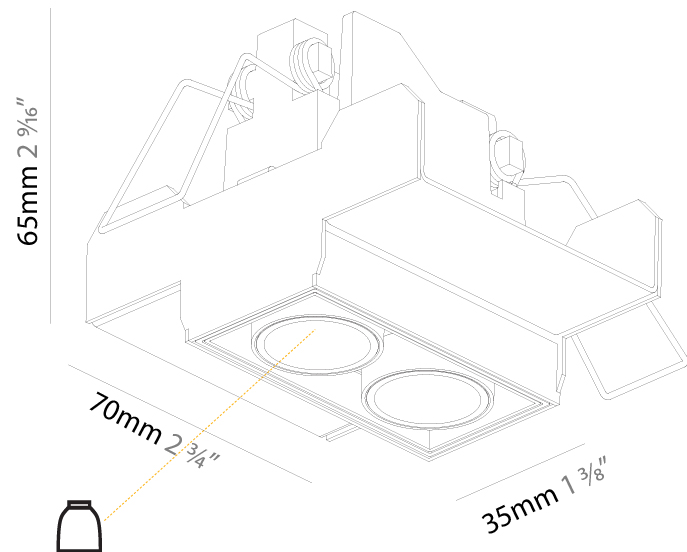

GENERAL

Series: Magiq
Subseries: Magiq 2 Cell
Partner: Prolicht
Division: Architectural
Installation: Trimless
Product Type: Downlight
Mounting Location: Ceiling
Light Distribution: Downlight

PHYSICAL

Aperture Sizes - Downlights: 1"
Shape: Rectangle
Length (mm): 70
Length (in): 2 ¾"
Width (mm): 35
Width (in): 1 ⅜"
Height (mm): 65
Height (in): 2 ⅞"
Ceiling Thickness (mm): 12.5
Ceiling Thickness (in): 1/2
Min. Recessing Depth (mm): 100
Min. Recessing Depth (in): 3 ⅙"
Weight (kg): 0.241
Weight (lbs): 0.53
Fixture Finish: [BLK / WHI](#)
Fixture Material: Aluminum Die Cast
Cut-out Measurements: 82mm / 3 1/4" x 42mm / 1 5/8"
Upon Request: Unique Ceiling Thickness

ELECTRICAL

Lamp Type: LED (Zhaga Standard)
Input Wattage (W): 9
Total Output Wattage (W): 8.2
Dimming: Tri-Mode (Non-Dimming and Phase Dimming (120Vac only) and 0-10V Dimming)
Driver Included: No
Driver Location: Remote
Driver Type: Constant Current - Universal
Driver Class: Class 2
Input Voltage (V): 120 - 277
Constant Current (MA): 1050

LED

Number of LEDs: 2
Color Temperature (°K): [2700 / 3000 / 3500 / 4000](#)
Max. Delivered Lumen (lm): 314 / 342 / 350 / 357
Nominal Lumen (lm): 440 / 480 / 490 / 500
CRI: >90 CRI
Lamp Life (hrs): 50000
Upon Request: Special Color Temperature

OPTICAL

Reflector: [8 / 18 / 34](#)
Upon Request: Special Beam Angles

RATINGS AND CERTIFICATIONS

Certified By: CSA Certified to UL and CSA Standards
IP rating: IP20