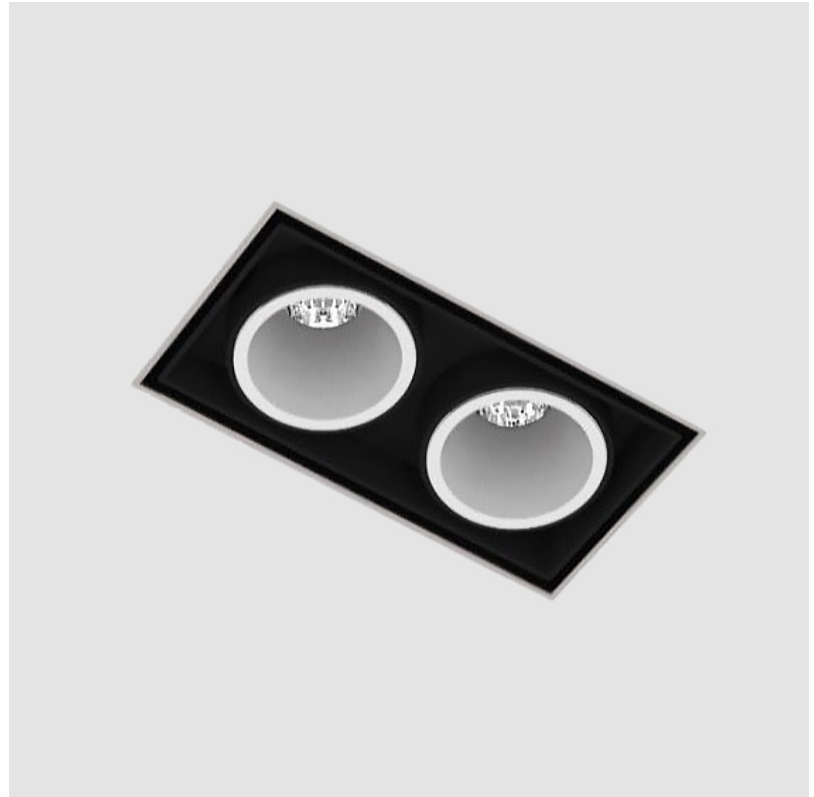

PHYSICAL

Aperture Sizes - Downlights: 1"
Shape: Rectangle
Length (mm): 70
Length (in): 2 ³/₄
Width (mm): 35
Width (in): 1 ³/₈
Height (mm): 65
Height (in): 2 ⁹/₁₆
Ceiling Thickness (mm): 12.5
Ceiling Thickness (in): 1/2
Min. Recessing Depth (mm): 100
Min. Recessing Depth (in): 3 ¹⁵/₁₆
Weight (kg): 0.246
Weight (lbs): 0.54
Fixture Finish: SSR / BKV / CWI / CRY / HAB / UFT / ITA / RUA / FTG / MYG / LOD / PUS / FRO / FUP / KIA / POP / BLS / SPG / MEY / GOH / CHC / COM / ABZ / JAG / OBR / MOS / ROR
Holder Finish: WHI / BLK
Fixture Material: Aluminum Die Cast
Cut-out Measurements: 82mm / 3 1/4" x 42mm / 1 5/8"
Upon Request: Unique Ceiling Thickness

ELECTRICAL

Lamp Type: LED (Zhaga Standard)
Input Wattage (W): 7.7
Total Output Wattage (W): 6.6
Dimming: Tri-Mode (Non-Dimming and Phase Dimming (120Vac only) and 0-10V Dimming)
Driver Included: No
Driver Location: Remote
Driver Type: Constant Current - Universal
Driver Class: Class 2
Input Voltage (V): 120 - 277
Constant Current (MA): 1050

LED

Number of LEDs: 2
Color Temperature (°K): 2700 / 3000 / 3500 / 4000
Max. Delivered Lumen (lm): 319 / 348 / 356 / 363
Nominal Lumen (lm): 440 / 480 / 490 / 500
CRI: >90 CRI
Lamp Life (hrs): 50000
Upon Request: Special Color Temperature

OPTICAL

Reflector: 8 / 18 / 34
Upon Request: Special Beam Angles

120mm
4 3/4"

12 1/2 mm
1/2"

82mm x 42mm
3 1/4" x 1 5/8"

RATINGS AND CERTIFICATIONS

Zaneen Group Inc. © 2026, 1 800-388-3382, F 416-247-9319, www.zaneen.com

Certified by CSA Certified, EUL and CE Standards

Imitation is not to supply the best product, we reserve the right to change specifications or materials without notice. The most recent specification sheets are found at zaneen.com

Imitation is not to supply the best product, we reserve the right to change specifications or materials without notice. The most recent specification sheets are found at zaneen.com